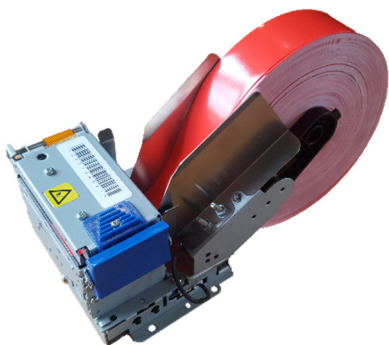

All Right Now LTD

The Long Barn | Manor Farm Business Park | Appletree Road | Chipping Warden | OX17 1LH
T: +44 (0)1295 66 05 66 E: enquiries@allrightnow.co.uk www.allrightnow.co.uk